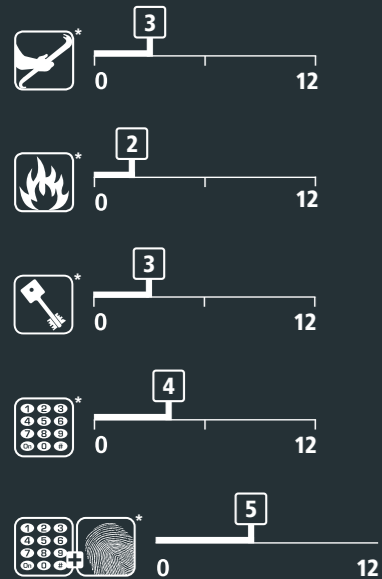

Size. Locking system. Freestanding or wall model.

23 SAFES: THE CHOICE IS YOURS

When it comes to size and locking system, everyone has an individual requirement. To help, we have developed a wide range of Pure-Safe options for you. Everything you need to understand which is the right model for you can be found overleaf.

The electronic models feature modern, easy-to-use safe electronics. The keypad is flush with the safe door and responds precisely to code or fingerprint input.

BURG-WÄCHTER Security Level

Internal Classification*