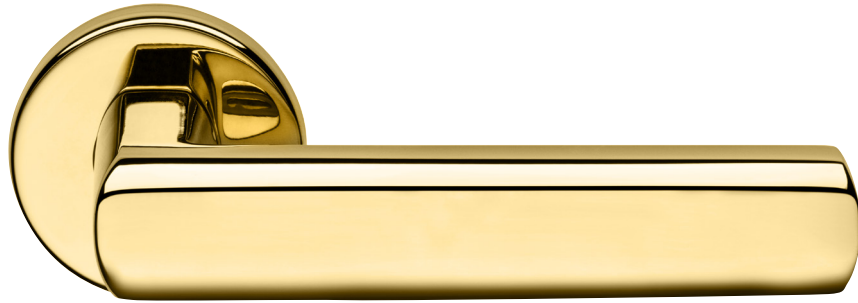

vita

design:
Mauro Ronchi

VI12
PVD

190-

Ottone stampato a caldo
Hot stamped brass

OC
Power cromo lucido
Power polished chrome

PCS
Power cromo satinato
Power satin chrome

ONS*
Nickel satinato
Satin nickel

PGS*
PVD grafite satinato
Satin graphite PVD

PVD*
PVD oro
Gold PVD

PVX*
PVD inox
Steel PVD

* **su ordinazione** / *on demand*

191

dnd 2018/2019