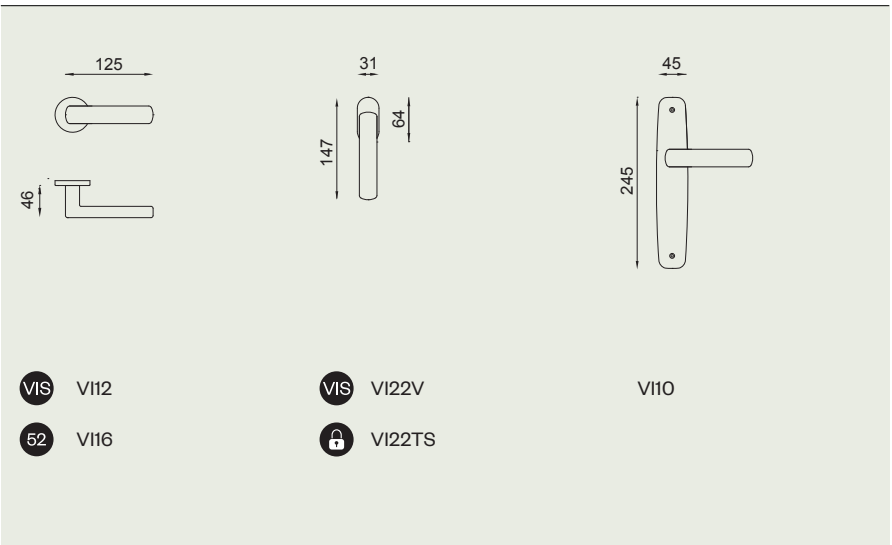

vita

design:
Mauro Ronchi

VI12
PVD

190-

Ottone stampato a caldo
Hot stamped brass

OC
Power cromo lucido
Power polished chrome

PCS
Power cromo satinato
Power satin chrome

ONS*
Nickel satinato
Satin nickel

PGS*
PVD grafite satinato
Satin graphite PVD

PVD*
PVD oro
Gold PVD

PVX*
PVD inox
Steel PVD

* **su ordinazione** / *on demand*

191

dnd 2018/2019