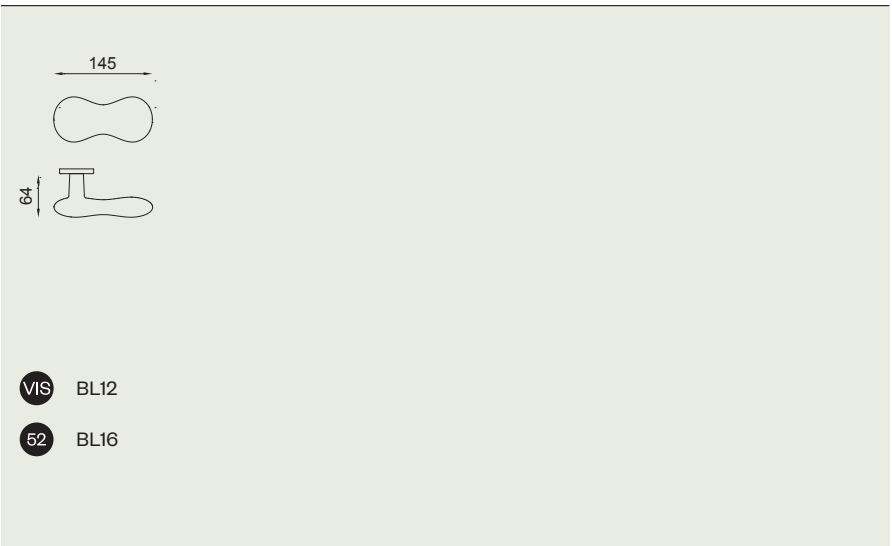

BL16
OC

158-

dnd 2018/2019